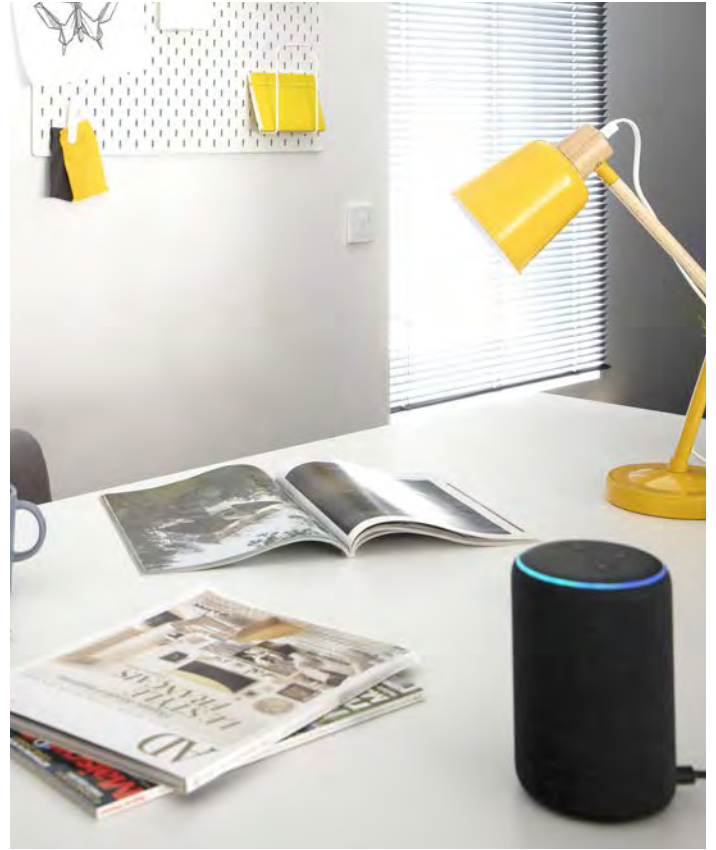

Voice control

Compatible with Amazon Alexa and Google Assistant*

*With myLink™, Google Assistant is available via IFTTT.

myLink™ app and the new TaHoma® app easily control Somfy products with a smartphone or tablet any time, from anywhere. Home or away.