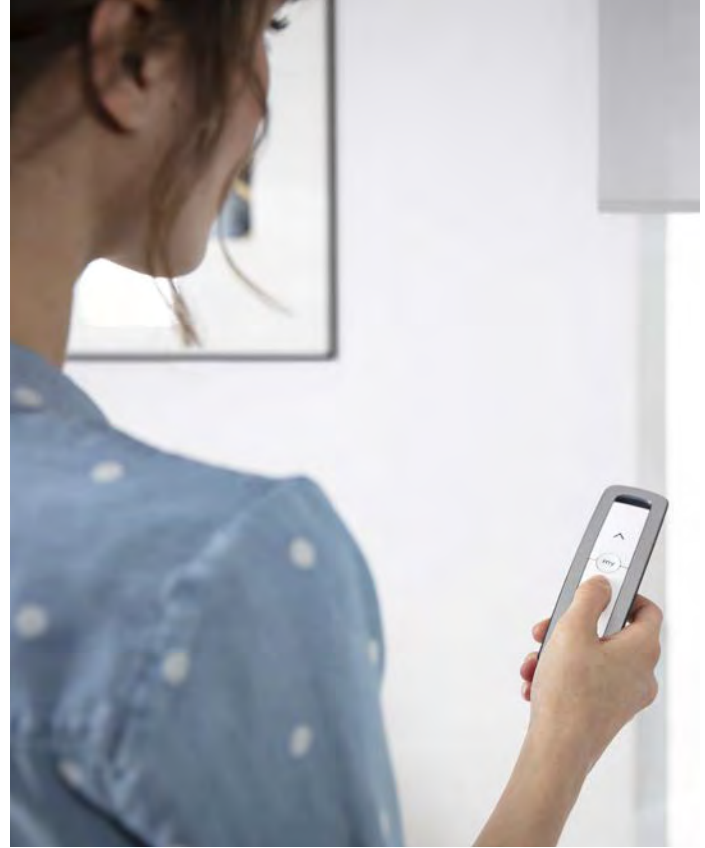

Remote control
Situo® RTS and Zigbee®

Long-life rechargeable batteries.

Radio Technology Somfy, the reliability of a standard in your home.

Trusted reliability, service and support you expect from a worldwide leader dedicated to providing a better way of living.

Many of our motors and accessories guarantee an industry-leading level of premium silence.

The open global standard for a connected home, shared by Somfy and major smart home brands.

* 2 years limited warranty on batteries.