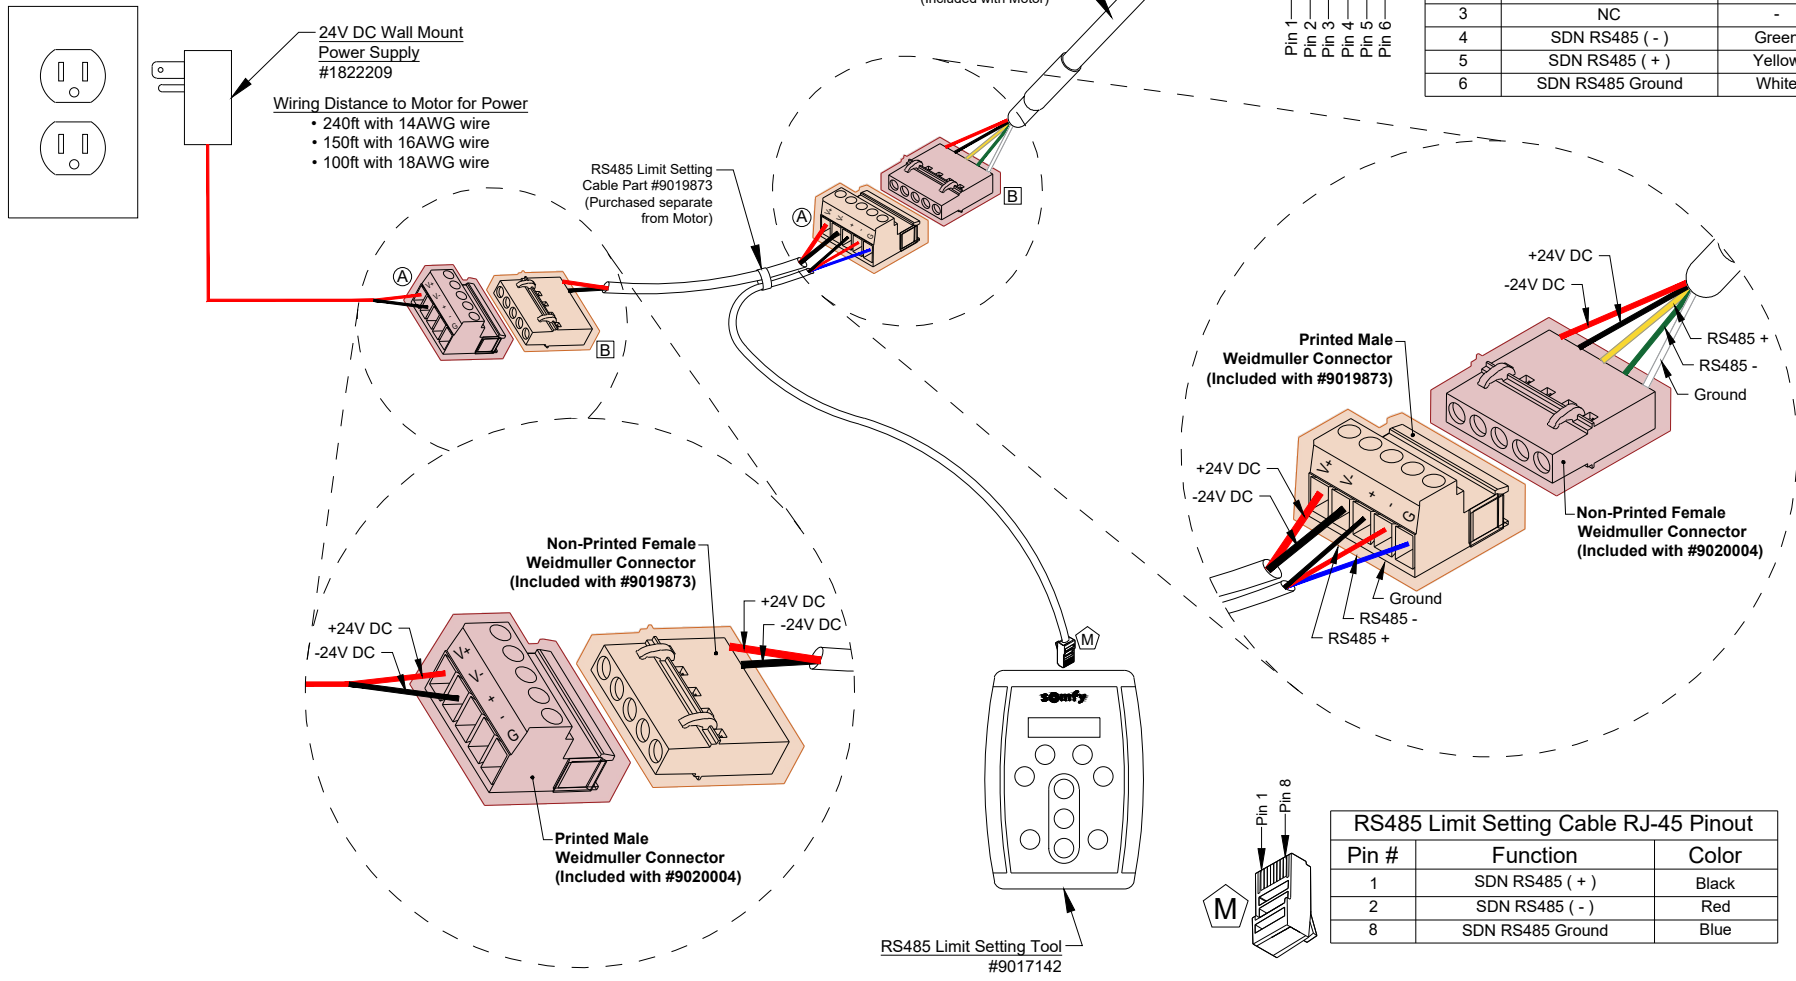

DC Motor Weidmuller Connector Color Code

Included with DC Motor Cable

Included with RS485 Limit Setting Cable

Male Printed Weidmuller Connector		DC Motor Port Wiring Pinout		Female Printed Weidmuller Connector	
Male Pin #	Function	Female Pin #		Female Pin #	
1	Power (+)	5		5	Power (+)
2	Power (-)	4		4	Power (-)
3	SDN RS485 (+)	3		3	SDN RS485 (+)
4	SDN RS485 (-)	2		2	SDN RS485 (-)
5	SDN RS485 Ground	1		1	SDN RS485 Ground

SDN Wiring Pinout

CAT-5e or higher TIA-568B standard with RJ-45

Pin #	Color	Function
1	Orange White	SDN RS485 (+)
2	Orange	SDN RS485 (-)
3	Green White	Reserved
4	Blue	Power 24v DC
5	Blue White	Power 24v DC
6	Green	Reserved
7	Brown White	SDN RS485 Ground
8	Brown	SDN RS485 Ground

TO ST-50 DC MOTOR

ST-50 Motor Head Data Pinout

Pin #	Function	Color
1	Power (+)	Red
2	Power (-)	Black
3	NC	-
4	SDN RS485 (-)	Green
5	SDN RS485 (+)	Yellow
6	SDN RS485 Ground	White

RS485 Limit Setting Cable RJ-45 Pinout

Pin #	Function	Color
1	SDN RS485 (+)	Black
2	SDN RS485 (-)	Red
8	SDN RS485 Ground	Blue

© 2015 Somfy Systems, Inc. All Rights Reserved. This drawing is the property of Somfy Systems, Inc. The graphics, information and specific ideas in this document are the exclusive property of Somfy Systems, Inc. and must not be made public, copied, or sold. Others seeking permission to reproduce this document, in whole or in part, must obtain permission from Somfy Systems, Inc. in writing.