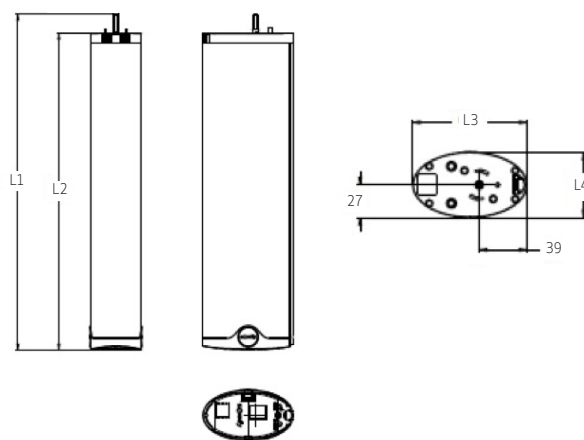

Dimensions	Glydea ULTRA 35	Glydea ULTRA 60
L1	348mm	
L2	328mm	
L3	93mm	
L4	53mm	

Performances	Glydea ULTRA 35	Glydea ULTRA 60
Nominal Torque	0.6 Nm	1.0 Nm
Speed/Mode Option	Silent: 2.95 in/s (7.5cm/s) Standard: 4.95 in/s to 7.86 in/s (12.5cm/s to 20cm/s)	
Sound Level	38 dBA in silent mode	
Loading	35kg	60kg
Track Length	32 ft. (10m)	36 ft. (12m)
Radio Protocol	Zigbee 3.0 / Bluetooth 4.2	
Radio Frequency	2.4 GHz	