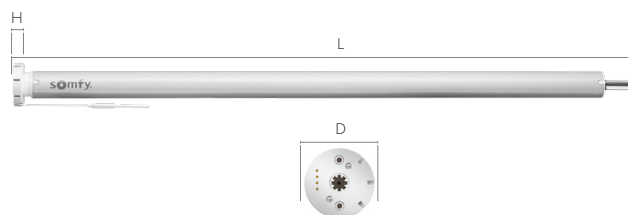

Sonessse® ULTRA 30 WireFree Zigbee (Li-ion)

Somfy
DESIGNED FOR
SILENCE

WireFree™

zigbee

Item #: 1241752

Technical data

Voltage Supply	12V DC
Index Protecting Rating	IP 20 (for indoor use only)
Limit Switch Type	Electronic
Temperature Working Range	32°F to 140°F (0°C to 60°C)
Temperature Charging Range	32°F to 104°F (0°C to 40°C)
Temperature Storage Range	-4°F to 140°F (-20°C to 60°C)
Insulation Class	Class III
Antenna	15 cm wire length, must not be cut or lengthened. For greatest RF range, must be exposed and should not come in contact with metal surfaces. RF wire may need to be repositioned for optimal performance.

Dimensions

Motor Length (L)	25.6 in. (650mm)
Head Thickness (H)	.36 in. (9mm)
Head Diameter Ø (D)	1.73 in. (44mm)
Tube Min Ø (Int)	1.13 in. (28.8mm)

Performances

Nominal Torque	2 Nm
Nominal Speed	20 rpm
Adjustable Speed	10 to 28 by increment of 2 rpm
Sound Level	< 42 dB(A)*
Radio Protocol	Zigbee 3.0 / Bluetooth 4.2
Radio Frequency	2.4 GHz
Battery Type	12V 2600 mAh (built-in lithium-ion rechargeable)
Battery Autonomy	Only recharge once per year**
Recharging Time	< 4 to 5 hours
Low Battery Indicator	LED

*Power level at nominal torque and speed.

**Based on average shade size and one cycle per day.

Certifications

somfy A BRAND OF **SOMFY** GROUP

© Somfy Systems, Inc. • MAR 2023

Zigbee® is a registered trademark of Zigbee Alliance. All brands, products, and trademarks are the property of their respective owners.

D-0138