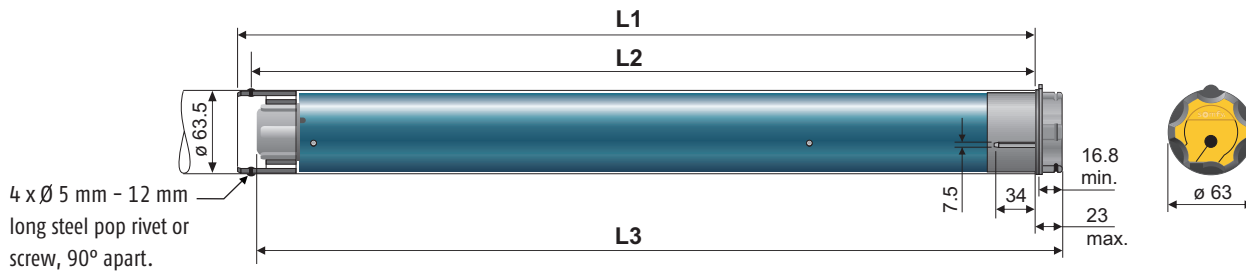

## Technical Features

<b>Voltage Supply</b>	120V AC, 60Hz	<b>Temperature Working Range</b>	14°F to 104°F (-10°C to 40°C)
<b>Index Protection Rating</b>	IP 44	<b>Insulation Class</b>	Class 1 for 120V AC
<b>Limit Switch Type</b>	Electronic RTS	<b>Antenna</b>	Integrated into power cord. Must be at least 12 inches and must not come in contact with metal.
<b>Limit Switch Capacity</b>	200 Turns		

## Dimensions

Dimensions	660R2	680R2	6100R2
<b>L1</b>	27.32 in (694 mm)	28.89 in (734 mm)	28.89 in (734 mm)
<b>L2</b>	26.65 in (677 mm)	28.23 in (717 mm)	28.23 in (717 mm)
<b>L3</b>	27.56 in (700 mm)	29.13 in (740 mm)	29.13 in (740 mm)
<b>Cable Length</b>	6.5 ft (2 m)	6.5 ft (2 m)	6.5 ft (2 m)

Optional cables with NEMA plugs available in 3 ft, 6 ft, 12 ft, 18 ft, 24 ft.